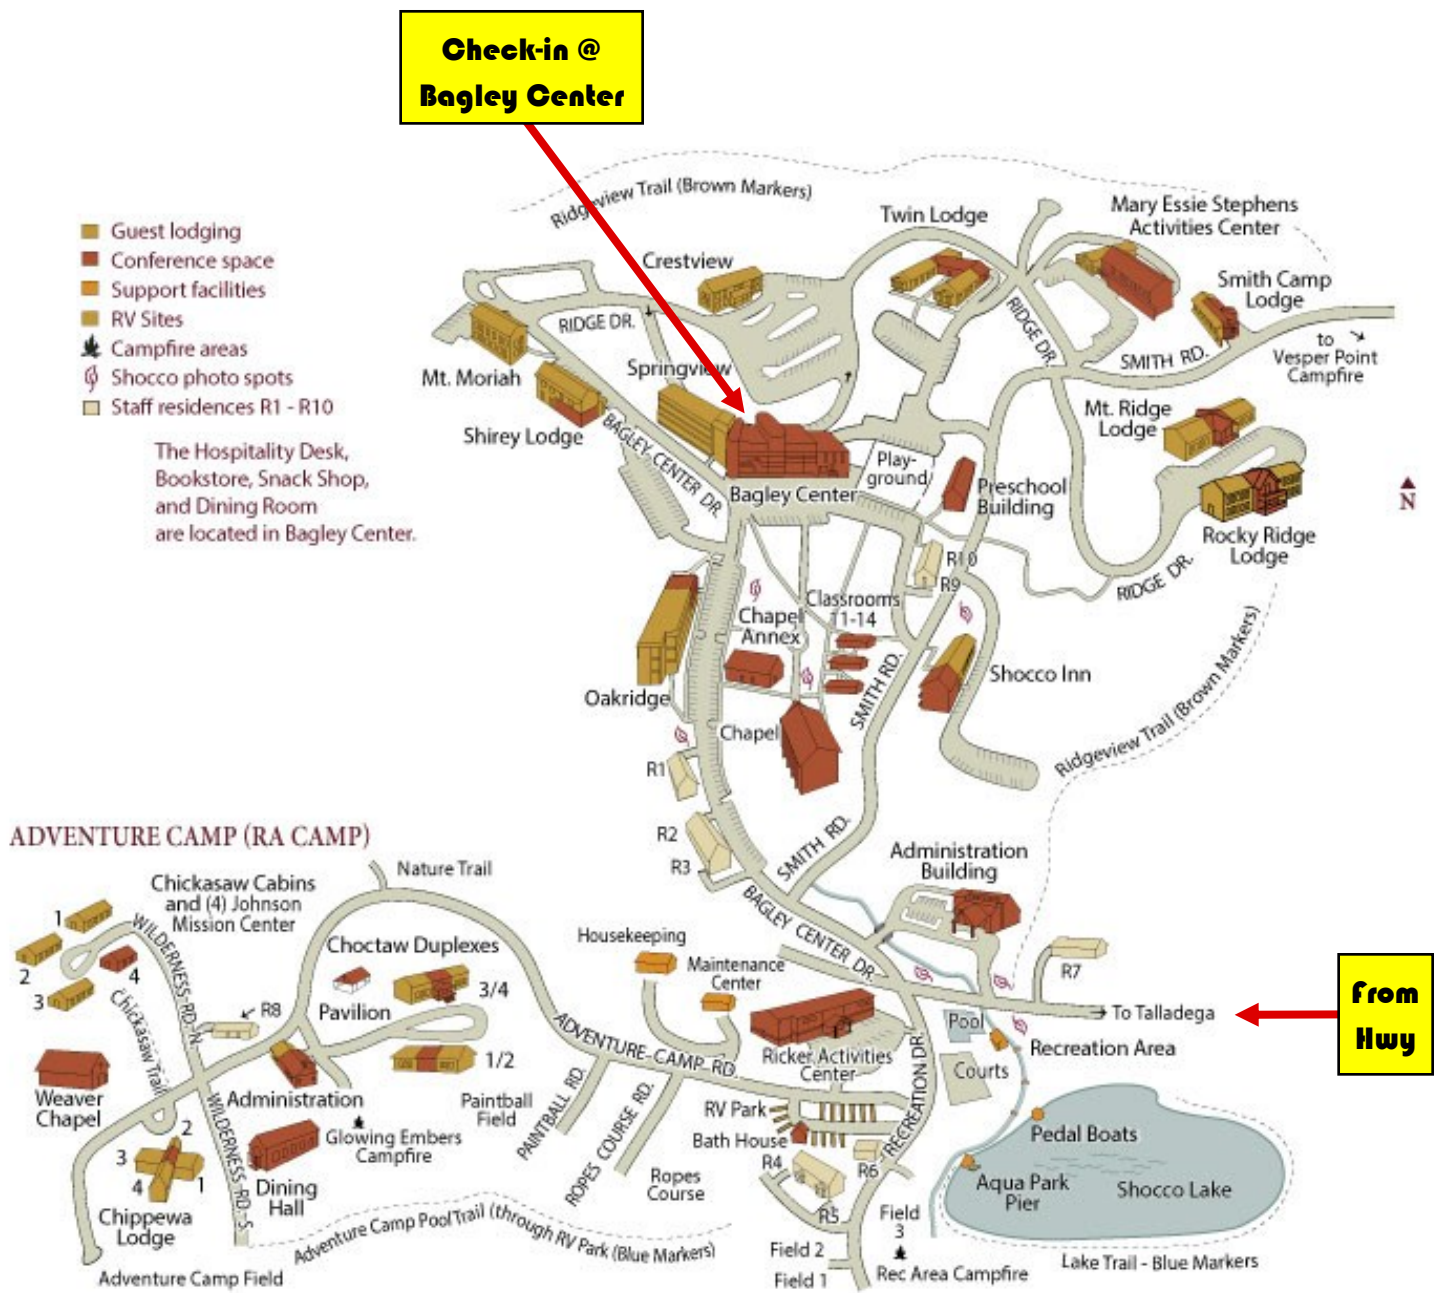

For directions to Shoeco Springs, Talladega, go to www.shoeco.org.

Shoeco Springs Baptist Conference Center
1314 Shoeco Springs Road
Talladega, AL 36160
1-800-280-1105